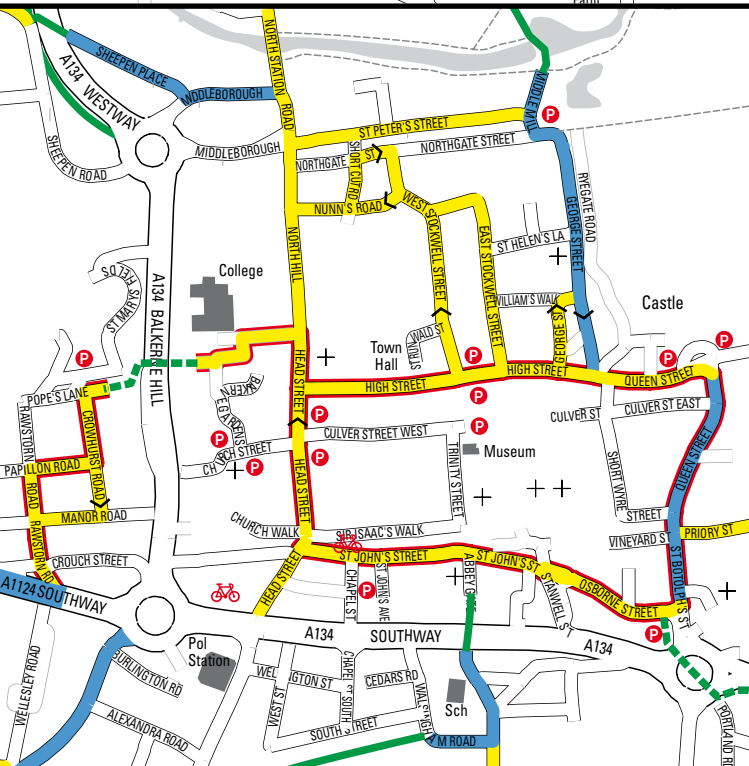

- Symbols**
- Signed on road cycle route
 - Signed off-road cycle route (traffic free)
 - Recommended or advisory cycle route
 - Bridleway
 - Paths where you should walk your bike
 - One way (arrows shows directions)
 - Bus and Cycle Lane
 - Toucan crossing
 - Pelican crossing
 - Cycle parking facility
 - Cycle shop
 - 1 National Cycle Network route number
 - ▲ Extra care required

Bromley Cross

Bromley Cross

Harwich
16 miles/
25.5km

Tiptree
7 miles/
11km

Ipswich
22 miles/
35km

Marsh Farm

Fordham Heath

Birch

Malting Green

Malting Green

Langenhoe

Fingringhoe